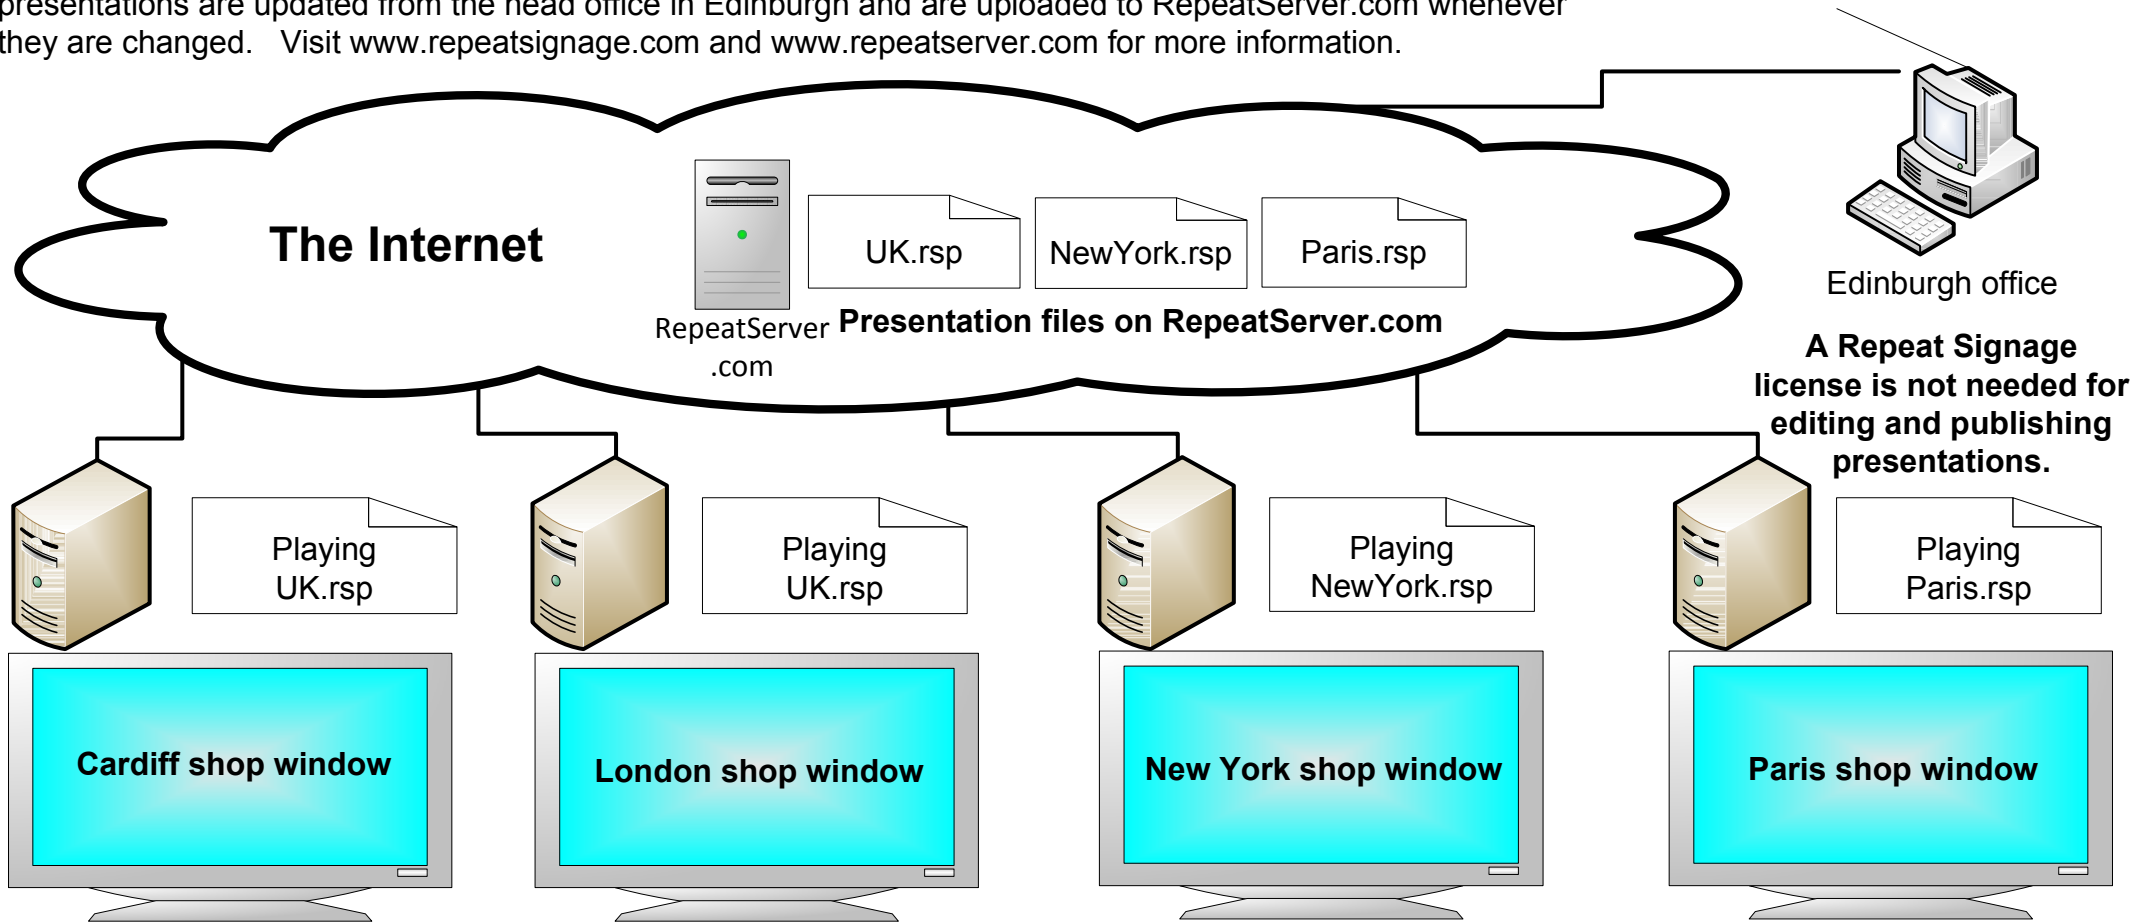

Repeat Signage Standard and Professional Editions allow screens to be remotely updated anywhere in the world via the Internet. For example, a business may have shops in London, Cardiff, New York and Paris, and the head office of the business is in Edinburgh. A 42" plasma screen in each shop shows information on the latest offers. London and Cardiff show the same presentation, but New York and Paris have different presentations. The 3 presentations UK.rsp, NewYork.rsp and Paris.rsp can be hosted on a free RepeatServer.com account. Each 42" plasma is connected to a computer with Repeat Signage installed which is connected to the Internet via a low cost broadband connection. Each computer downloads it's presentation from RepeatServer.com and checks for a new version every minute to see if it has been updated. The presentations are updated from the head office in Edinburgh and are uploaded to RepeatServer.com whenever they are changed. Visit www.repeatsignage.com and www.repeatserver.com for more information.

Administration office in Edinburgh where the computer updates the presentations LondonCardiff.rsp, NewYork.rsp and Paris.rsp and uploads them RepeatServer.com.